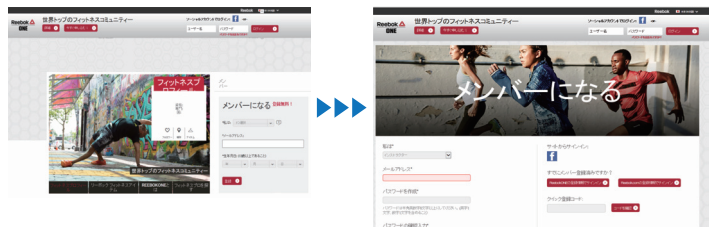

■ReebokONE登録までの流れ

- ① 新規会員登録をする
- ② Reebokからの承認を待つ。承認完了メールがきたら早速ログイン。
- ③ マイページをカスタマイズする
  - ・プロフィール入力
  - ・プロフィール写真入力

※ReebokONEはPC・スマホでご利用いただけますが、新規会員登録にはファイルのアップロードが必要なため、PCで登録をしてください。

ここまで来たら基本的な作業は完了です。さあ、ReebokONEを楽しみましょう!
ここまで来たら基本的な作業は完了です。さあ、ReebokONE を楽しみましょう!

- ① 他のインストラクターと繋がる
- ② 写真機能と連携する
- ③ ブログを書く
- ④ おすすめの商品をピックアップして紹介する
- ⑤ 自分でReebokの商品を購入する

①

※Reebok ONLINE SHOPに既にご登録の方は
同じe-mailアドレスで登録してください。

② Congratulations

We are excited to welcome you into the world's leading fitness community!

Here are some of the exclusive benefits our members enjoy:

- > Discounts on Reebok products
- > Build your own profile and connect with fitness professionals and gymns worldwide
- *Some exclusions may apply

Click the link below to get started and use these helpful steps to complete your profile!

1) Set up your profile
2) Read, like, share and comment on community content
3) Start shopping! To activate your discount, simply click buy now in any of the modules where products are featured and you will be directed to the Reebok ecommerce site. Sign in using your ReebokONE credentials and the discount will be automatically applied at checkout.

You can now start enjoying all of the benefits ReebokONE has to offer.

If you have any questions, please contact ReebokONE customer support or reach out to the ReebokONE team at ReebokONE@reebok.com

In Good Health,
The ReebokONE Team

画面手順

携帯の写メやデジカメなどで
撮影した証明書をアップロードしてください。

後日、事務局よりご登録メールアドレスに登録完了 (題名 : Welcome to Reebok) の
連絡が来ます。(審査も含め、登録完了まで数日かかります。)

私は*

インストラクター

経歴

資格もしくは修了の証明書を追加し、現在お持ちの資格もしくは修了の証明書を以下に入力すると、プロフィールが追加されます。3つ以上追加が可能です。

資格/修了過程を入力*

専門分野*

1つ選択

関連書類*

資格の証明書をアップロードしてください
ファイルフォーマットは.JPG、PNG、PDFでお願いします。またファイルサイズは4MB以下でアップロードしてください。

Choose File

アップロード

名前*

生年月日* (13歳以上であること)

8月 6

性別*

1つ選択

ジム団体

1つ選択

☐ 私は、リーボックのプライブライバーシリーズに同意します。 **プライブライバー**

☐ プライブライバーシリーズに参加

☐ リーボックの最新情報メールの受信を希望します。

☐ 私は、リーボックがマーケティング、意見調査の目的で、私の個人データをLes Millsと提携すると共有することを許可します。(?)

登録

■ご注意事項

ReebokONEを通じて、一般の方とコミュニケーションをとる事も可能です。一般の方とのコミュニケーションについては、各ジムの服務規程にのっとり活動をしてください。

▶各インストラクターの皆様が指導されているスポーツクラブ・ジム等によっては、お客様との直接的なコミュニケーションが禁止されている施設も一部ございますので、各施設の服務規程に従ってご利用頂きますよう、予めご了承ください。