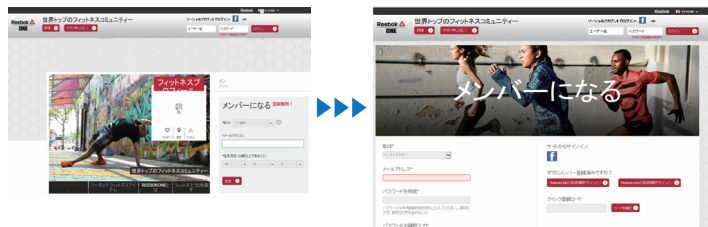

■ ReebokONE 登録までの流れ

- ① 新規会員登録をする
- ② Reebok からの承認を待つ。承認完了メールがきたら早速ログイン。
- ③ マイページをカスタマイズする
  - ・プロフィール入力
  - ・プロフィール写真入力

※ReebokONEはPC・スマホでご利用いただけますが、新規会員登録にはファイルのアップロードが必要なため、PCで登録をしてください。

ここまで来たら基本的な作業は完了です。さあ、ReebokONE を楽しみましょう!
ここまで来たら基本的な作業は完了です。さあ、ReebokONE を楽しみましょう!

- ① 他のインストラクターと繋がる
- ② 写真機能と連携する
- ③ ブログを書く
- ④ おすすめの商品をピックアップして紹介する
- ⑤ 自分でReebokの商品を購入する

①

※Reebok ONLINE SHOPに既にご登録の方は
同じe-mailアドレスで登録してください。

② Congratulations

We are excited to welcome you into the world's leading fitness community!

Here are some of the exclusive benefits our members enjoy:

- > Discounts on Reebok product*
- > Build your own profile and connect with fitness professionals and gymns worldwide
- *Some exclusions may apply

Click the link below to get started and use these helpful steps to complete your profile!

1) Set up your profile
2) Read, like, share and comment on community content
3) Start shopping! To activate your discount, simply click buy now in any of the modules where products are featured and you will be directed to the Reebok ecommerce site. Sign in using your ReebokONE credentials and the discount will be automatically applied at checkout.

You can now start enjoying all of the benefits ReebokONE has to offer.

If you have any questions, please contact ReebokONE customer support or reach out to the ReebokONE team at ReebokONE@reebok.com

In Good Health,
The ReebokONE Team

画面手順

携帯の写メやデジカメなどで
撮影した証明書をアップロードしてください。

後日、事務局よりご登録メールアドレスに登録完了 (題名 : Welcome to Reebok) の
連絡が来ます。(審査も含め、登録完了まで数日かかります。)

私は*
インストラクター

経歴
資格もしくは修了の証明書を追加し、現在お持ちの資格もしくは修了の証明書を以下に入力すると、プロフィールにご追加されます。7文字以上追加が可能です。

メールアドレス*

資格/修了過程を入力

パスワードを作成*

専門分野*
1つ選択

パスワードの確認入力*

関連書類*

資格の証明書をアップロードしてください
ファイルフォーマットは.JPG、PNG、PDFでお願、いたします。またファイルサイズは4MB以下でアップロードしてください

Choose File   アップロード

名前*

生年月日* (13歳以上であること)
8月   6

性別*
1つ選択

ジム団体
1つ選択

☐ 私は、リーボックのプライブライバーシリーズに同意します。 **プライブライバー**

☐ プライブライバーシリーズに参加

☐ リーボックの最新情報メールの受信を希望します。

☐ 私は、リーボックがマーケティング、意見調査の目的で、私の個人データをLes Mills と共有することを許可します。(?)

登録

■ ご注意事項

ReebokONE を通じて、一般の方とコミュニケーションをとる事も可能です。一般の方とのコミュニケーションについては、各ジムの服務規程にのっとり活動をしてください。

▶各インストラクターの皆様が指導されているスポーツクラブ・ジム等によっては、お客様との直接的なコミュニケーションが禁止されている施設も一部ございますので、各施設の服務規程に従ってご利用頂きますよう、予めご了承ください。